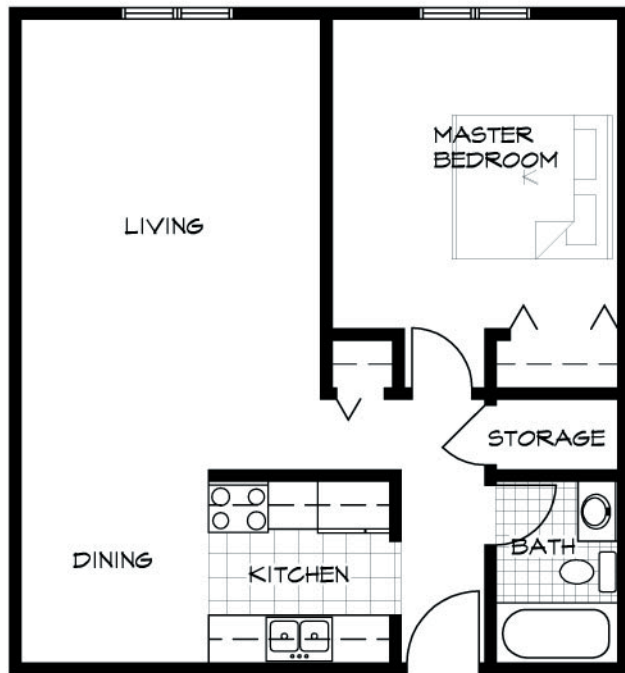

Alden Apartments

1618 East 1st Street

Duluth, MN

FLOOR PLAN - TYPICAL 1 BEDROOM

1/8" = 1'-0"

Contact: (218) 720-3712 - Email: info@melhus.org

MELHUS
MANAGEMENT
COMPANY

REAL ESTATE INVESTMENT SERVICES

Alden Apartments

1618 East 1st Street

Duluth, MN

FLOOR PLAN - TYPICAL 2 BEDROOM

1/8" = 1'-0"

Contact: (218) 720-3712 - Email: info@melhus.org

MELHUS
MANAGEMENT
COMPANY
REAL ESTATE INVESTMENT SERVICES