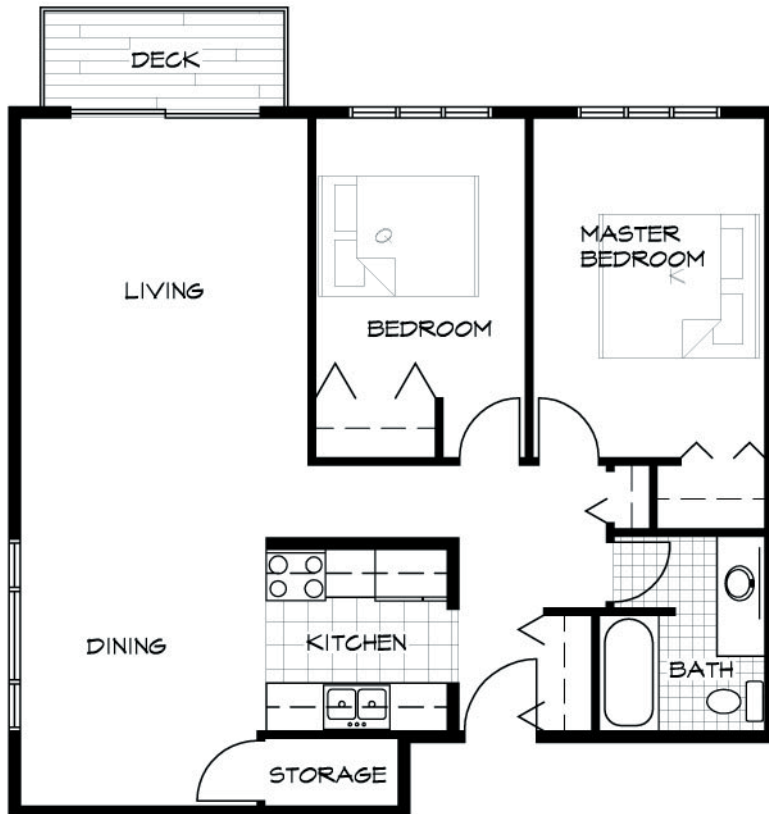

Alden Apartments

1618 East 1st Street

Duluth, MN

FLOOR PLAN - TYPICAL 1 BEDROOM

1/8" = 1'-0"

Contact: (218) 720-3712 - Email: info@melhus.org

MELHUS
MANAGEMENT
COMPANY

REAL ESTATE INVESTMENT SERVICES

Alden Apartments

1618 East 1st Street

Duluth, MN

FLOOR PLAN - TYPICAL 2 BEDROOM

1/8" = 1'-0"

Contact: (218) 720-3712 - Email: info@melhus.org

MELHUS
MANAGEMENT
COMPANY
REAL ESTATE INVESTMENT SERVICES