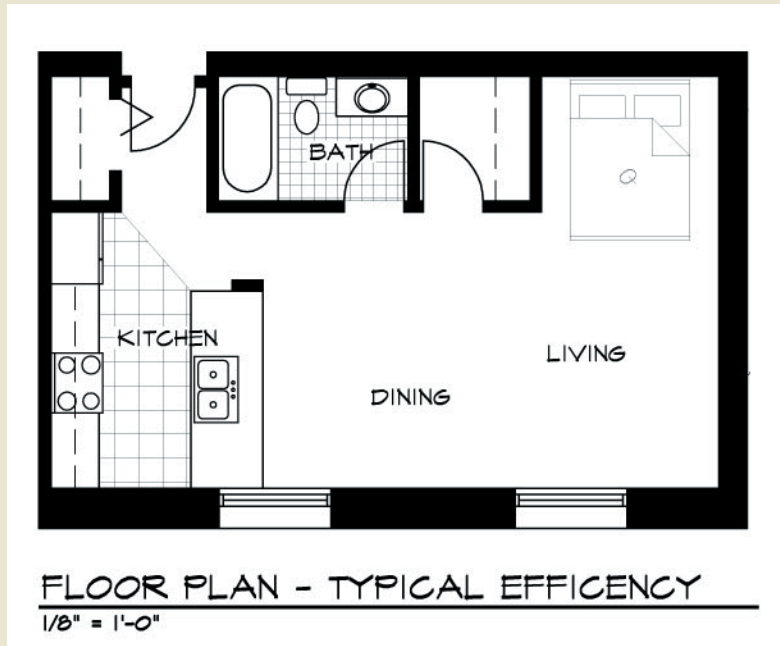

Torrance Hall

600 North 23rd Avenue East Duluth, MN

Contact: (218) 720-3712 - Email: info@melhus.org

MELHUS
MANAGEMENT
COMPANY
REAL ESTATE INVESTMENT SERVICES

Torrance Hall

600 North 23rd Avenue East Duluth, MN