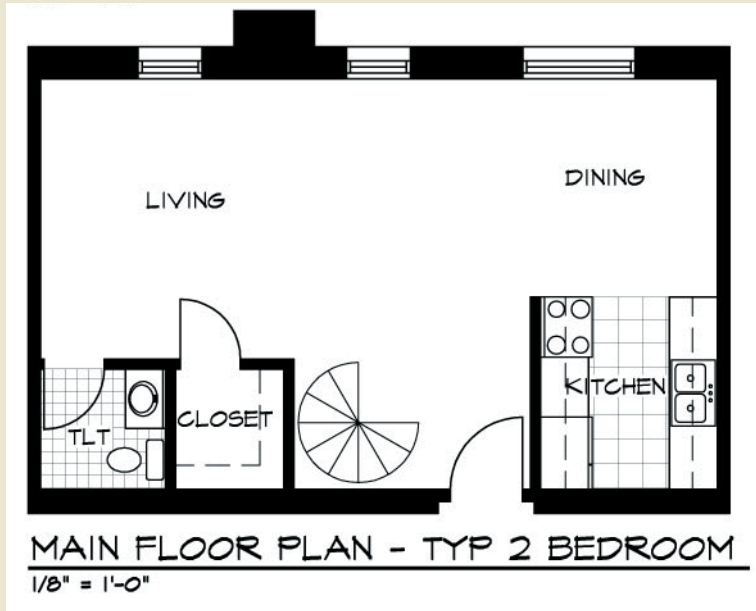

Torrance Hall

600 North 23rd Avenue East Duluth, MN

Contact: (218) 720-3712 - Email: info@melhus.org

MELHUS
MANAGEMENT
COMPANY
REAL ESTATE INVESTMENT SERVICES