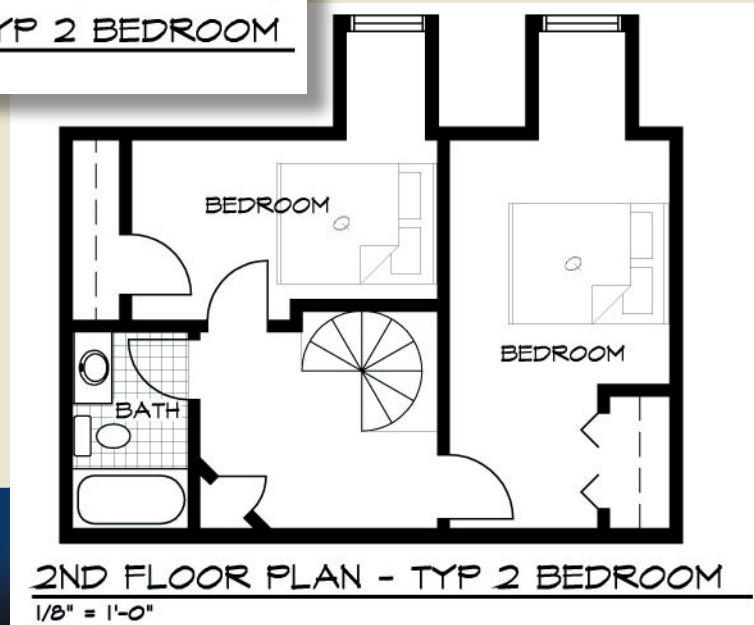

Torrance Hall

600 North 23rd Avenue East Duluth, MN

Contact: (218) 720-3712 - Email: info@melhus.org

MELHUS
MANAGEMENT
COMPANY
REAL ESTATE INVESTMENT SERVICES