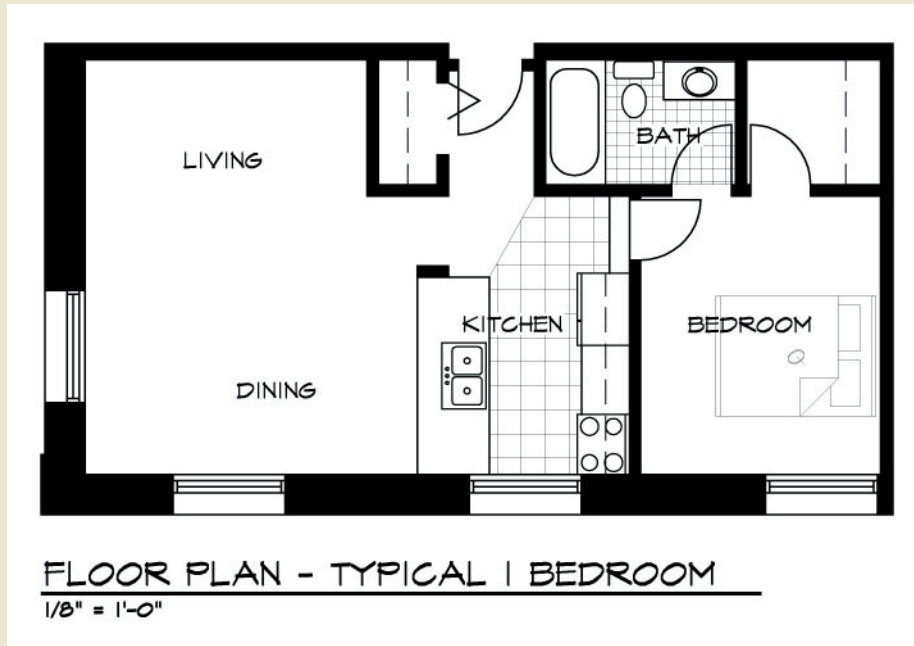

Torrance Hall

600 North 23rd Avenue East Duluth, MN

Contact: (218) 720-3712 - Email: info@melhus.org

MELHUS
MANAGEMENT
COMPANY
REAL ESTATE INVESTMENT SERVICES

Torrance Hall

600 North 23rd Avenue East Duluth, MN